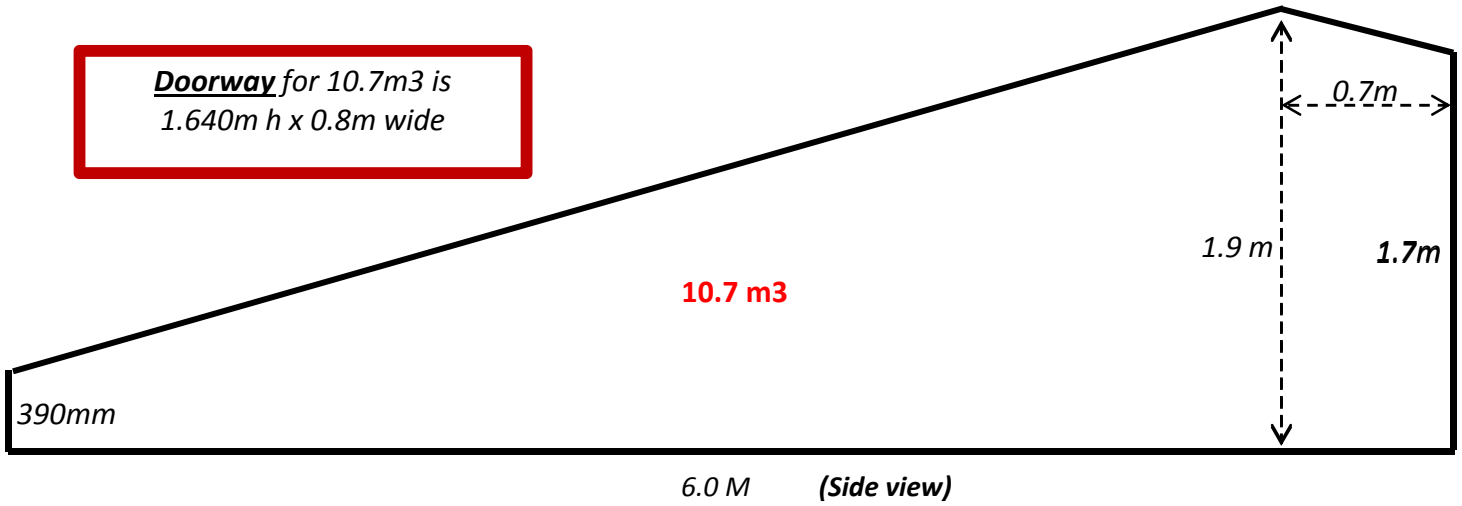

Cheapa Self Storage- Brookvale ATTIC UNIT SIZES

10.7 m³ Attic Unit

(02) 9451 1677

Doorway for 10.7m³ is
1.640m h x 0.8m wide

5.4m³ Attic Unit

Doorway for 5.4m³ is
1.070m h x 0.8m wide

3.1m³ Attic Unit

**Doorway for 3.1m³ is
1.070m h x 0.8m wide**